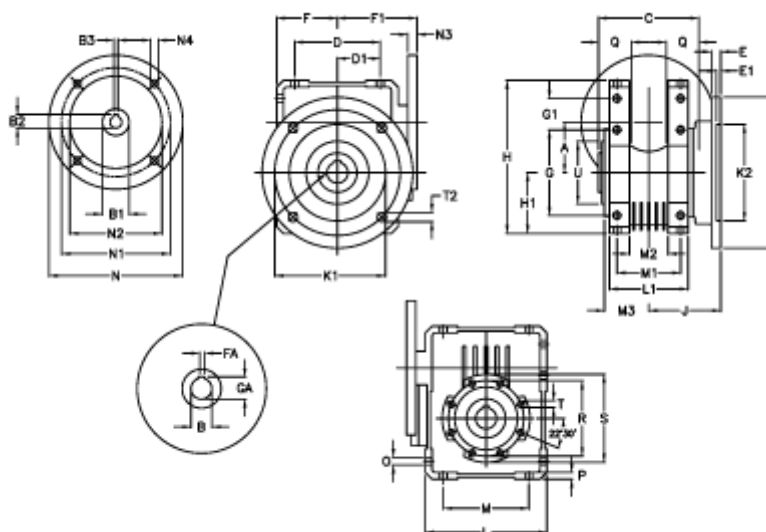

Article number: 392206302453636

Description: Worm Gear with Torque Limiter
W63 L2-UFC-24-P90B14

Measures

| | | | | | |
|------------|-----------|-----------|-----------|-----------|--------|
| A = 62.17 | E = 11 | H = 182.5 | M = 102 | N4 = 8,5 | U = 75 |
| B = 25 | E1 = 5 | H1 = 72.5 | M1 = 76 | O = 9.0 | |
| B1 E7 = 24 | F = 73 | J = 86.0 | M2 = 46 | P = 8 | |
| B2 = 27.3 | F1 = 102 | K = 180 | M3 = 53.0 | Q = 35 | |
| B3 H9 = 8 | FA = 8 | K1 = 150 | N = 140 | R = 90 | |
| C = 120 | G = 102 | K2 = 115 | N1 = 115 | S = 105 | |
| D = 102.0 | G1 = 37.5 | L = 145 | N2 = 95 | T = M8x14 | |
| D1 = 51.0 | GA = 28.3 | L1 = 94 | N3 = 11.0 | T2 = 11.0 | |